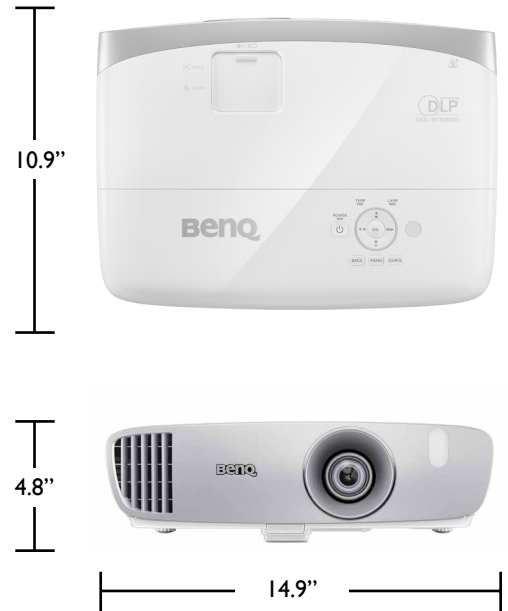

Because it matters

SPECIFICATIONS

Projection System	DLP®
Native Resolution	1080p (1920 x 1080)
Brightness	2200 ANSI Lumens
Contrast Ratio	15000:1
Display Color	1.07 Billion Colors
Lens	F=2.59-2.87, f=16.88-21.88mm
Aspect Ratio	Native 16:9 (5 aspect ratio selectable)
Throw Ratio	1.15~1.5 (100" @ 2.5m)
Image Size (Maximum)	180"
Zoom Ratio	1.3:1
Lamp Type	240W
Lamp Mode (Normal/Eco/SmartEco)*	3500/5000/6000 hours
Keystone Adjustment	Manual vertical ± 40 degrees
Lens Shift	Vertical + 10%
Resolution Support	VGA(640 x 480) to WUXGA_RB (1920 x 1200) *RB = Reduced Blanking
Horizontal Frequency	15~102KHz
Vertical Scan Rate	23~120Hz
Color Wheel Segment	6-Segment (RGBRGB)
Color Wheel Speed	6X (50Hz)
Compatibility	HDTV Compatibility: 480i, 480p, 576i, 576p, 720p, 1080i, 1080p Video Compatibility: NTSC, PAL, SECAM 3D Compatibility: Frame Sequential: Up to 720p Frame Packing: Up to 1080p Side by Side: Up to 1080i/p Top Bottom: Up to 1080p
Interface	Computer in (D-sub 15pin) x 1 Composite video in (RCA) x 1 Component video in x 1 HDMI x 2 Audio in (Mini Jack) x 1 Audio L/R in (RCA) x 1 Audio out (Mini Jack) x 1 Chamber Speaker 10W x 1 USB (Type A) x 1 (5V/1.5A power supply) USB (Type Mini B) x 1 (service) RS232 (DB-9pin) x 1 DC 12V Trigger x 1 IR receiver x 2 (Front & Top)
Dimensions (WxHxD)	14.9" x 4.8" x 10.9" (380.5 x 121.7 x 277 mm)
Weight	7.27 lbs (3.3 kgs)
Power Supply	AC100 to 240 V, 50 to 60 Hz
Power Consumption	Normal 350W, Eco 280W, Standby <0.5W
Audible Noise	29/27 dBA (Normal/Economic mode)
Languages	Arabic/Bulgarian/ Croatian/ Czech/ Danish/ Dutch/ English/ Finnish/ French/ German/ Greek/ Hindi/ Hungarian/ Italian/ Indonesian/ Japanese/ Korean/ Norwegian/ Polish/ Portuguese/ Romanian/ Russian/ Simplified Chinese/Spanish/ Swedish/ Turkish/ Thai/ Traditional Chinese (28 Languages)
Picture Mode	** ISF Disabled: Bright / Vivid / Rec. 709 / Game / User 1 / User 2 / (3D) *** ISF Enabled: Bright / Vivid / Rec. 709 / Game / User 1 / User 2 / ISF Night / ISF Day / (3D)
Accessories (Standard)	Lens Cover, Remote Control w/ Battery, Power Cord, User Manual CD, Quick Start Guide, Warranty Card
Accessories (Optional)	Spare Lamp Kit P/N: 5J.JEE05.001 Ceiling Mount P/N: 5J.JAM10.001 3D Glasses P/N: 5J.J9H25.001 Wireless FHD Kit WDP01 P/N: 5J.J9H28.A02
UPC / Part #	8400460-3301-9 / 9H.JEE77.17W
Limited Warranty	1 Year Parts/Labor; 180 days or 500 hours of lamp life