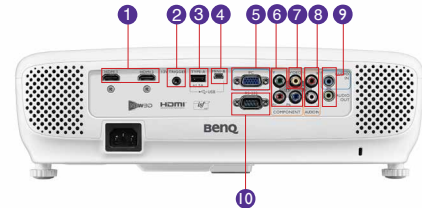

INPUT / OUTPUT TERMINALS

- 1 HDMI 1 & 2
- 2 12V Trigger
- 3 USB (Type A)
- 4 USB (Type mini-B)
- 5 Computer in (D-sub 15pin)
- 6 Component Video in
- 7 Composite Video in (RCA)
- 8 Audio L/R in (RCA)
- 9 Audio In & Out (Mini Jack)
- 10 RS232 (DB-9pin)